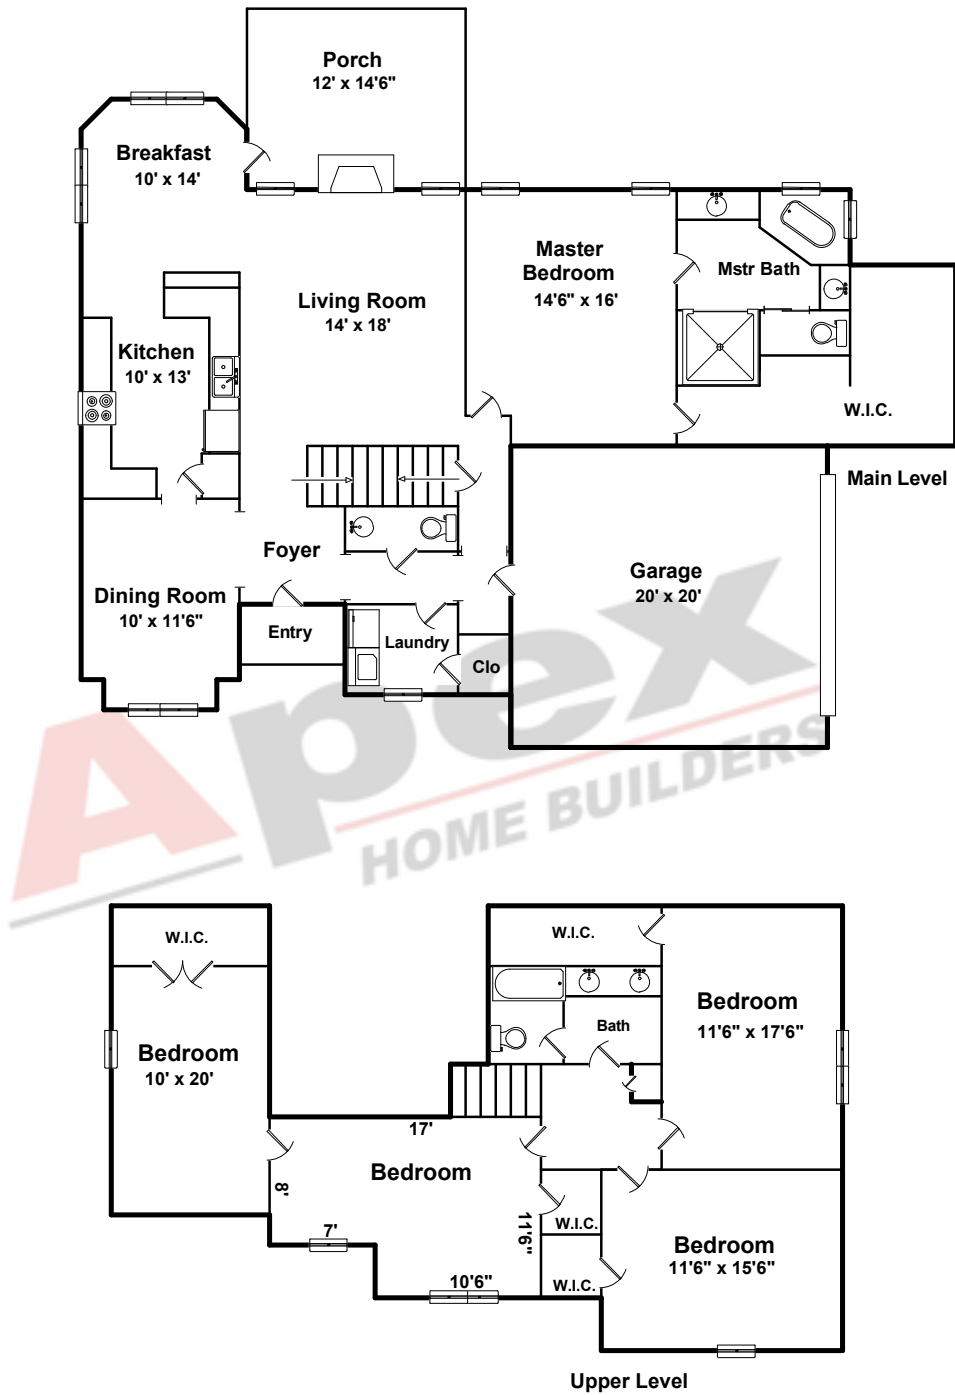

The Emily

The Emily Tipton County TN

APEX Home Builders, LLC
APEX Home Builders, LLC
 Office: 901-837-1366
 Mobile: 901-508-9384
 Email: info@apexbuilthomes.com
 Web: <http://www.apexbuilthomes.com>